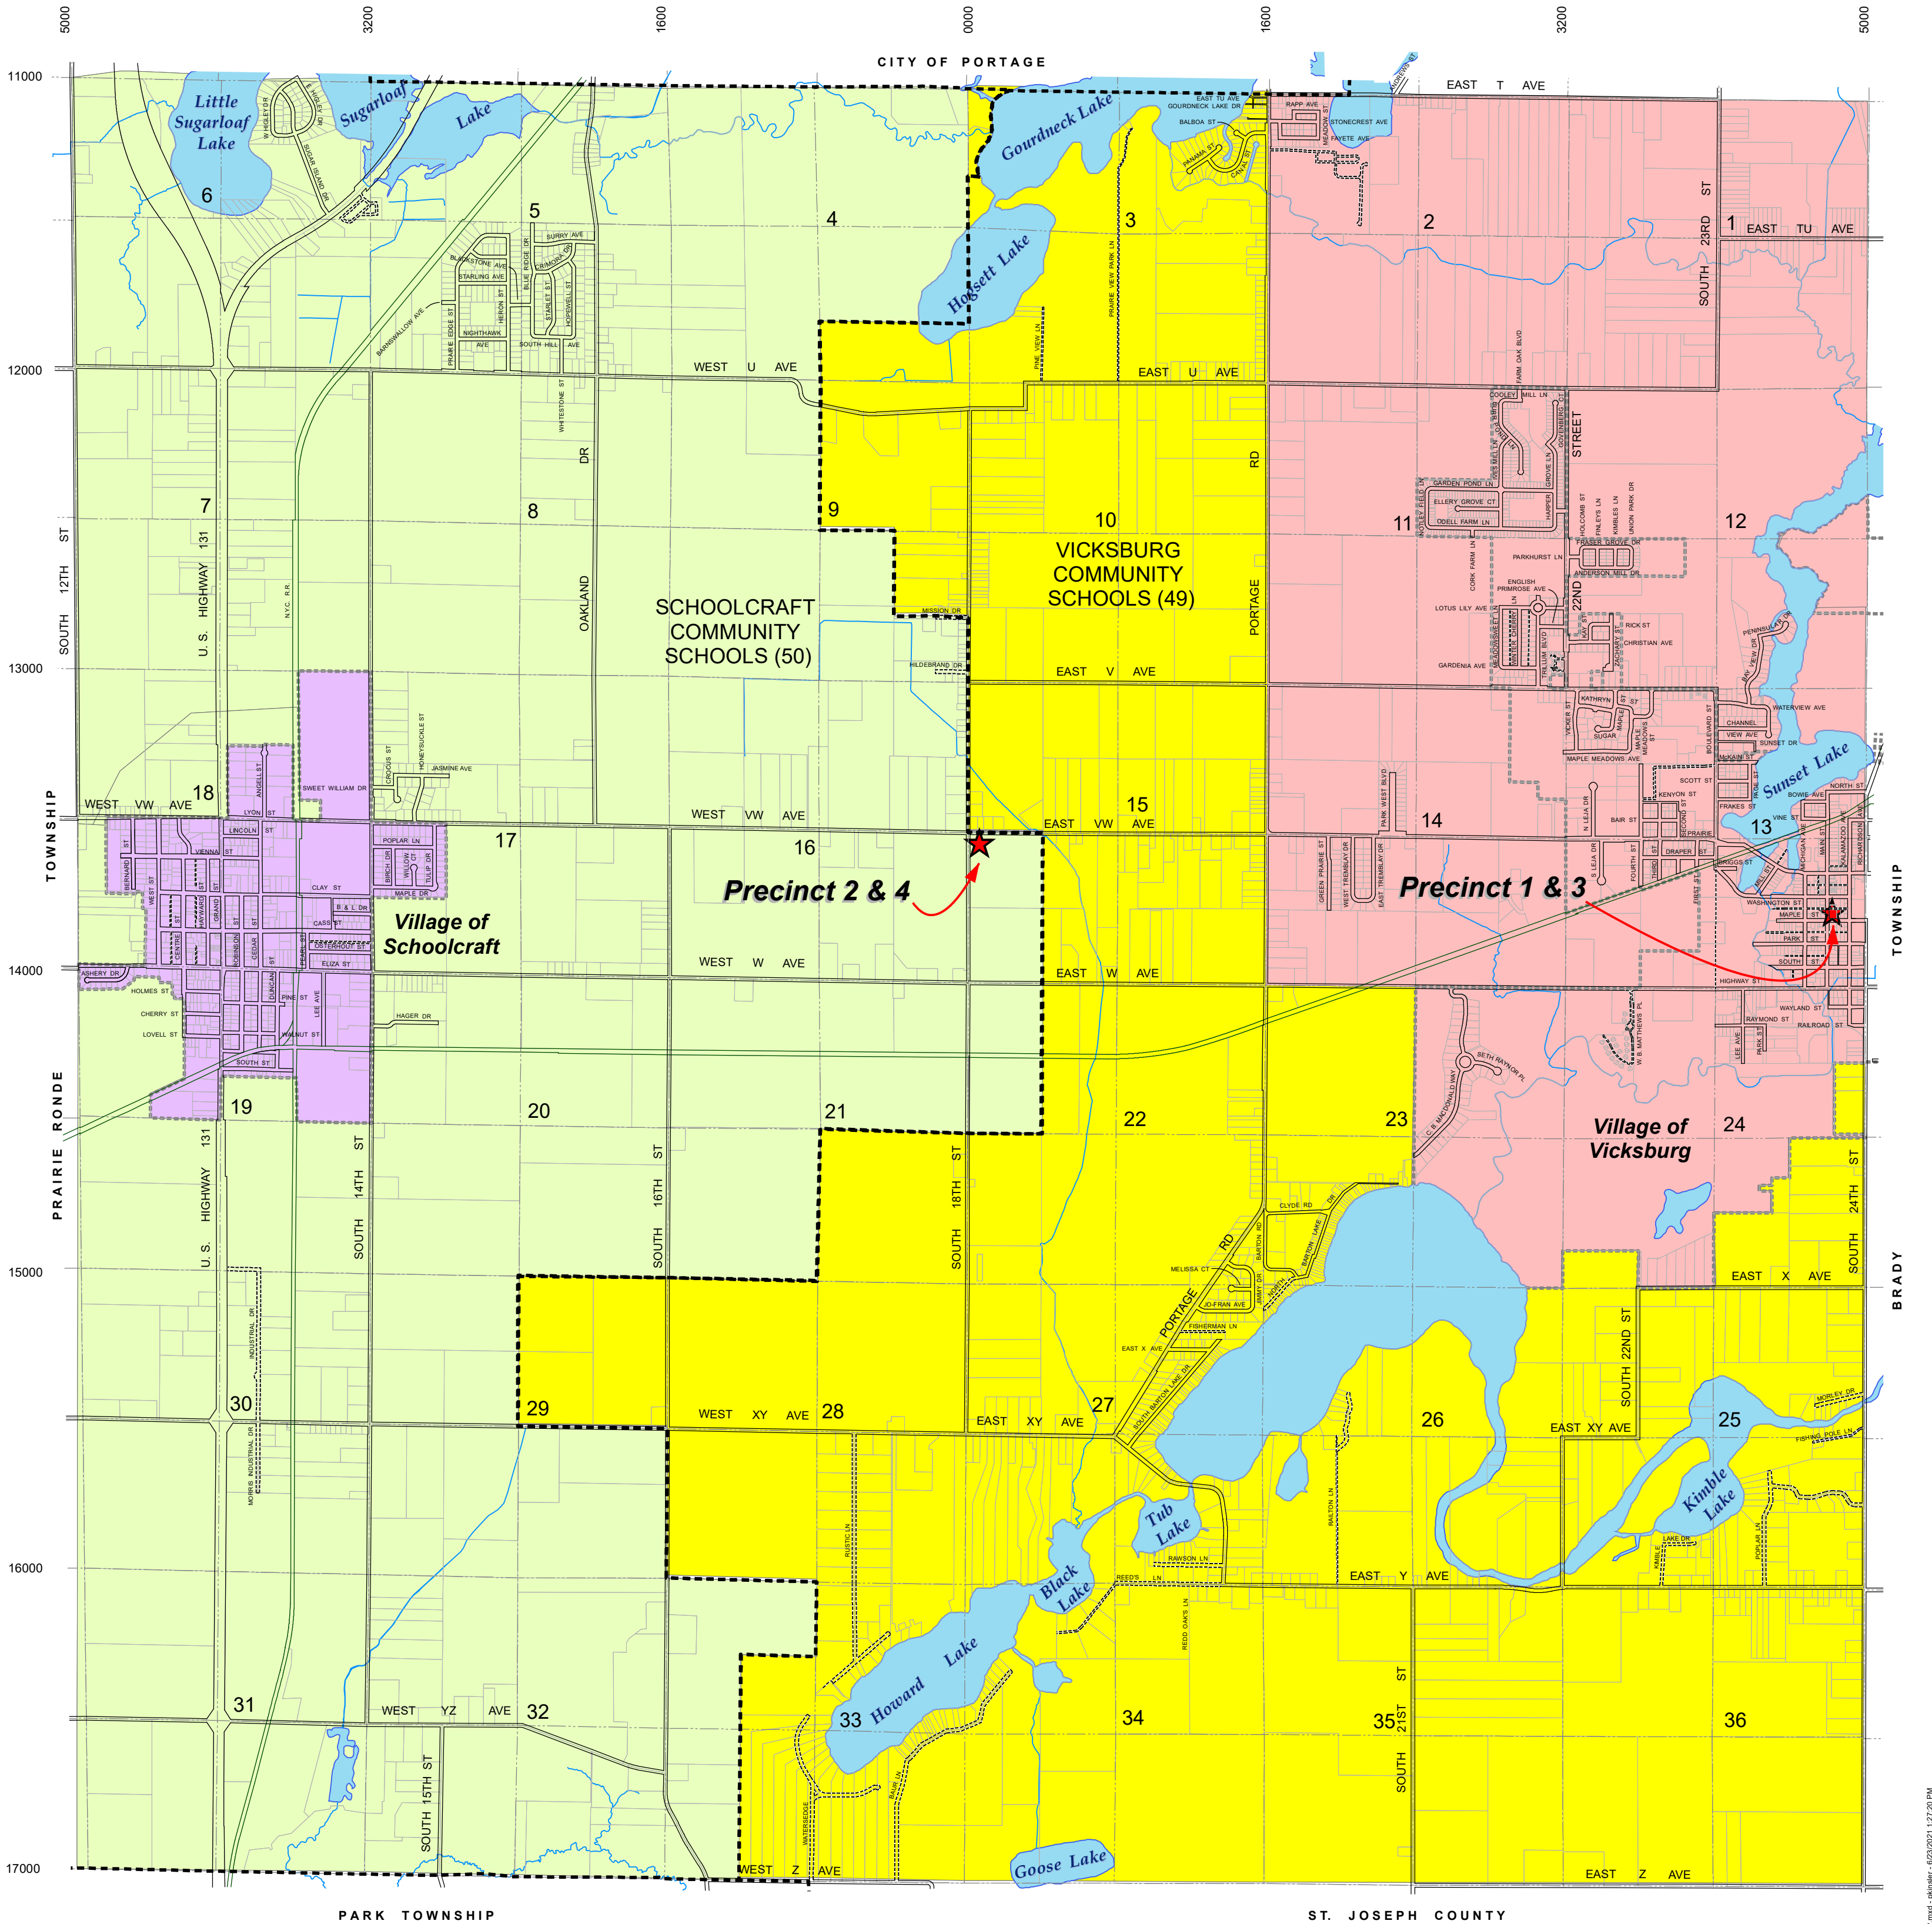

Schoolcraft Township

Kalamazoo County, Michigan

Election Precinct Map

LEGEND

PRECINCT NUMBER	POLLING LOCATION	ADDRESS
1	VICKSBURG UNITED METHODIST CHURCH	217 SOUTH MAIN STREET
2	SCHOOLCRAFT TOWNSHIP HALL	50 EAST VW AVENUE
3	VICKSBURG UNITED METHODIST CHURCH	217 SOUTH MAIN STREET
4	SCHOOLCRAFT TOWNSHIP HALL	50 EAST VW AVENUE

2,000 1,000 0 2,000 Ft

Scale: 1" = 2,000'